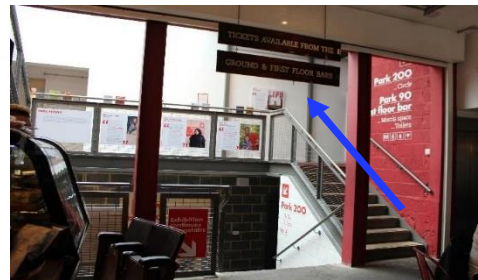

Grow Up will take place in the **Park 90 theatre**, which is on the **first floor** of the building.

You can use a lift or the stairs to get there.